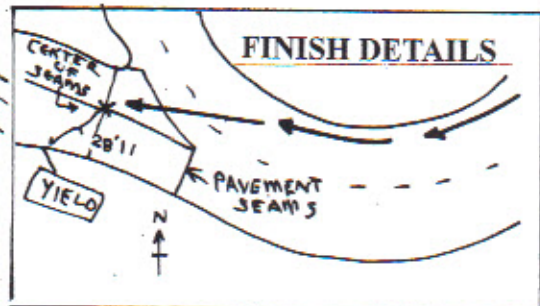

HOPE RUNS HERE 5K

Smith's Point Park, Shirley, NY

Measured by G. Westerfield 01/12/2017
 631-834-9340 garywesterfield@verizon.net
 AIMS B Measurer

MILE MARK LOCATIONS:

- 1 mi: 47 ft north of Point A
- 2 mi: 2 3/4 separation plates north of drawbridge grating
- 3 mi: at east edge of crosswalk, 64 ft west of start line