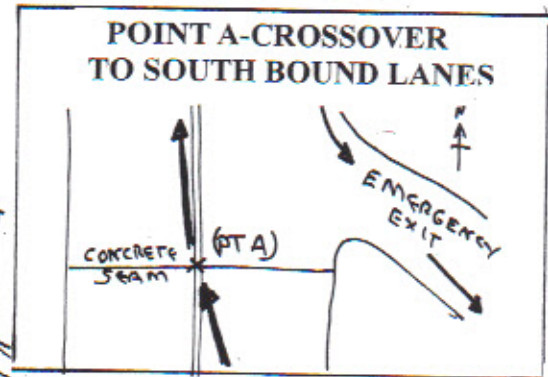

HOPE RUNS HERE 5K

Smith's Point Park, Shirley, NY

Measured by G. Westerfield 01/12/2017
 631-834-9340 garywesterfield@verizon.net
 AIMS B Measurer

MILE MARK LOCATIONS:

- 1 mi: 47 ft north of Point A
- 2 mi: 2 3/4 separation plates north of drawbridge grating
- 3 mi: at east edge of crosswalk, 64 ft west of start line