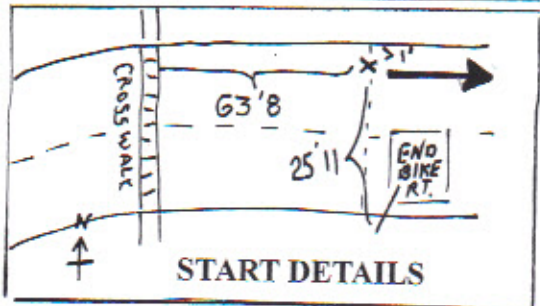

HOPE RUNS HERE 5K

Smith's Point Park, Shirley, NY

Measured by G. Westerfield 01/12/2017
 631-834-9340 garywesterfield@verizon.net
 AIMS B Measurer

MILE MARK LOCATIONS:

- 1 mi: 47 ft north of Point A
- 2 mi: 2 3/4 separation plates north of drawbridge grating
- 3 mi: at east edge of crosswalk, 64 ft west of start line